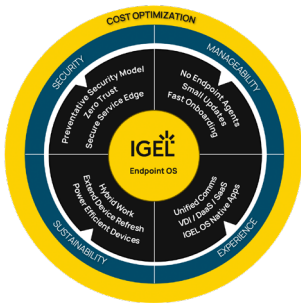

IGEL Secure Endpoint OS for Now & Next

Transform Your Digital Workspace with Presidio and IGEL

Presidio's Digital Workspace team understands the challenges and security risk of traditional endpoint management. The team designs digital workspaces with innovative technologies to bolster security and reduce the strain on limited IT resources, accelerating business outcomes for our customers.

Achieve comprehensive preventative endpoint protection for a more secure and resilient enterprise. IGEL is the secure endpoint OS for SaaS, DaaS, VDI and secure browser environments. Presidio, with IGEL, modernizes the digital workspace, to cut through complexity and increase efficiency. IGEL OS is seamless to manage saves money, fuels growth, and drives organizations forward.

The IGEL Preventative Security Model™ supports Zero Trust

IGEL OS is designed around a Preventative Security Model™ that removes the attack vectors exploited by bad actors for ransomware and other cyber-attacks by reducing the endpoint attack surface by up to 95%. IGEL integrates with leading authentication vendors to support the Zero Trust approach to IT security. The endpoint contains no data, this supports key privacy compliance initiatives like HIPAA for healthcare and other industry specific compliance mandates.

[Learn more](#)

Simplify Endpoint Management

Together Presidio and IGEL provide a modern endpoint strategy with fast onboarding, small updates and no add-on endpoint management agents. A solution built to support the many ways our customers work.

Preventative Security

The IGEL Preventative Security Model™ provides unparalleled endpoint security, reducing risk and providing the assurance Presidio needs to deliver an innovative and resilient digital workspace.

Reduce Endpoint TCO

With Presidio and IGEL, enterprises optimize their existing endpoint devices with IGEL, extending the refresh cycle. IGEL removes add-on management and security agents for a cost-effective, endpoint strategy for the enterprise.

Achieve Your Sustainability Goals

IGEL OS supports your IT sustainability goals by reducing power consumption and extending device lifecycles to help reduce your e-waste and carbon footprint by up to 60%. E-waste and energy consumption reduction both contribute to your company meeting its Environment, social and compliance governance (ESG) goals.

[Learn more](#)

Digital Experience

IGEL's native apps, integration with leading collaboration, workspace and developer tools enable apps, including Zoom and Teams, to utilize local hardware for optimal performance. IGEL OS works seamlessly with leading partners and is fully integrated in select Lenovo devices and pre-installed on HP and LG devices. Presidio can leverage the power of IGEL to elevate the customer experience.

Presidio and IGEL can help you achieve your desired business outcomes with secure and optimized access to your digital workspaces while reducing the strain on your IT department to manage the endpoints.

[Connect with us](#) to learn more about how we can help solve your unique challenges.