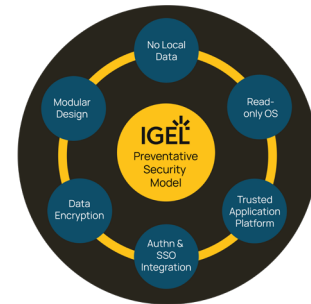

IGEL Secure Endpoint OS for Now & Next

Transform Your Digital Workspace with Presidio and IGEL

Presidio's Digital Workspace team understands the challenges and security risk of traditional endpoint management. The team designs digital workspaces with innovative technologies to bolster security and reduce the strain on limited IT resources, accelerating business outcomes for our customers.

Achieve comprehensive preventative endpoint protection for a more secure and resilient enterprise. IGEL is the secure endpoint OS for SaaS, DaaS, VDI and secure browser environments. Presidio, with IGEL, modernizes the digital workspace, to cut through complexity and increase efficiency. IGEL OS is seamless to manage saves money, fuels growth, and drives organizations forward.

The IGEL Preventative Security Model™ supports Zero Trust

IGEL OS is designed around a Preventative Security Model™ that removes the attack vectors exploited by bad actors for ransomware and other cyber-attacks by reducing the endpoint attack surface by up to 95%. IGEL integrates with leading authentication vendors to support the Zero Trust approach to IT security. The endpoint contains no data, this supports key privacy compliance initiatives like HIPAA for healthcare and other industry specific compliance mandates.

[Learn more](#)

Simplify Endpoint Management

Together Presidio and IGEL provide a modern endpoint strategy with fast onboarding, small updates and no add-on endpoint management agents. A solution built to support the many ways our customers work.

Preventative Security

The IGEL Preventative Security Model™ provides unparalleled endpoint security, reducing risk and providing the assurance Presidio needs to deliver an innovative and resilient digital workspace.

Reduce Endpoint TCO

With Presidio and IGEL, enterprises optimize their existing endpoint devices with IGEL, extending the refresh cycle. IGEL removes add-on management and security agents for a cost-effective, endpoint strategy for the enterprise.

Achieve Your Sustainability Goals

IGEL OS supports your IT sustainability goals by reducing power consumption and extending device lifecycles to help reduce your e-waste and carbon footprint by up to 60%. E-waste and energy consumption reduction both contribute to your company meeting its Environment, social and compliance governance (ESG) goals.

[Learn more](#)

Digital Experience

IGEL's native apps, integration with leading collaboration, workspace and developer tools enable apps, including Zoom and Teams, to utilize local hardware for optimal performance. IGEL OS works seamlessly with leading partners and is fully integrated in select Lenovo devices and pre-installed on HP and LG devices. Presidio can leverage the power of IGEL to elevate the customer experience.

Presidio and IGEL can help you achieve your desired business outcomes with secure and optimized access to your digital workspaces while reducing the strain on your IT department to manage the endpoints.

[Connect with us](#) to learn more about how we can help solve your unique challenges.